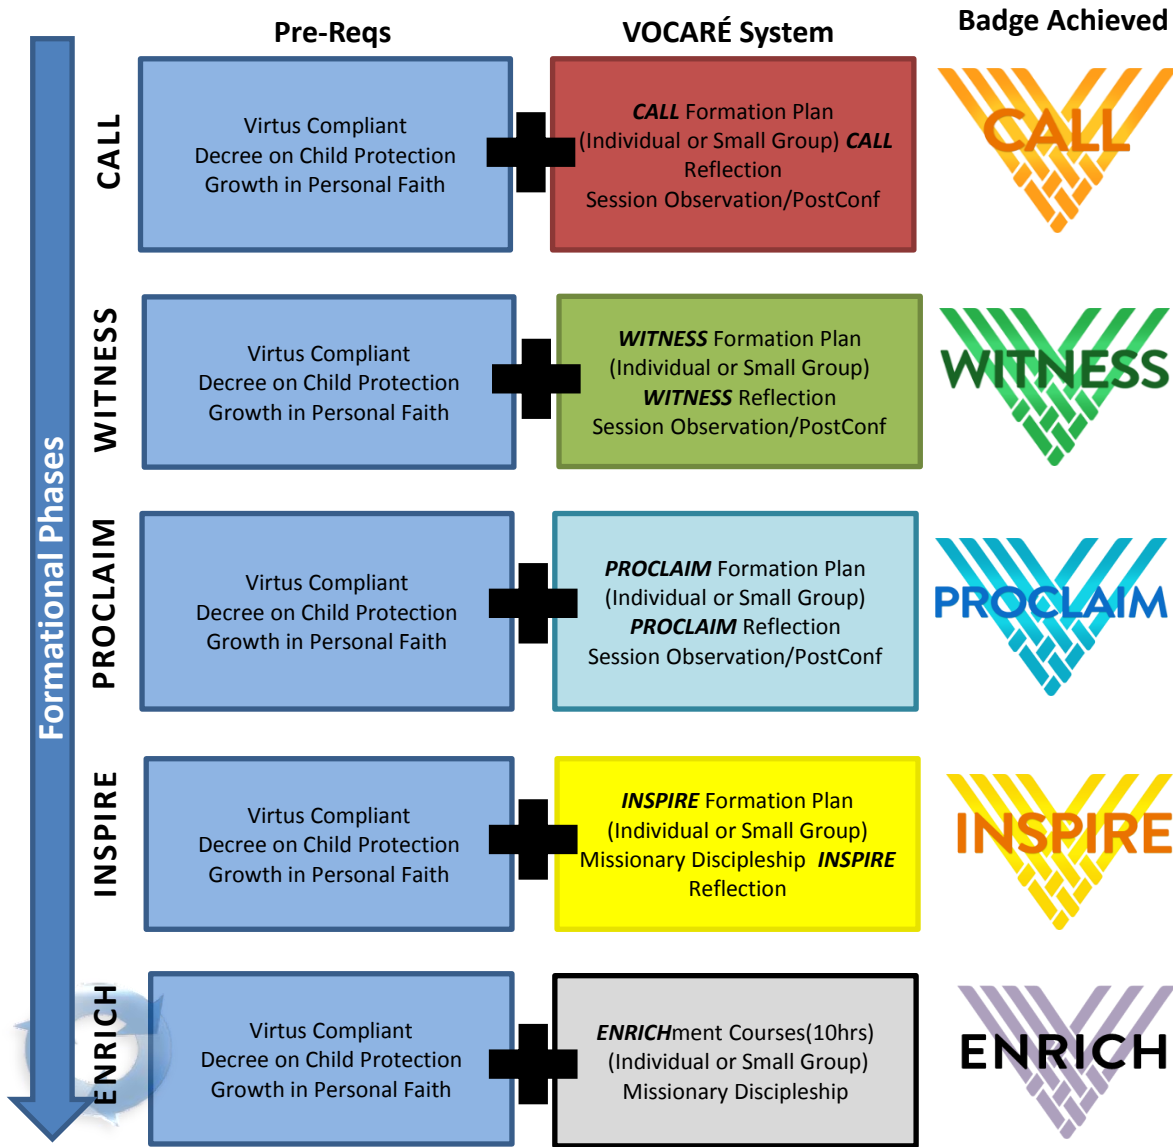

# CERTIFICATION REQUIREMENTS FOR PARISH CATECHISTS

*Continuous Conversion, Lifelong Formation*

**Minimum of 10 Credits of Course Work Annually**